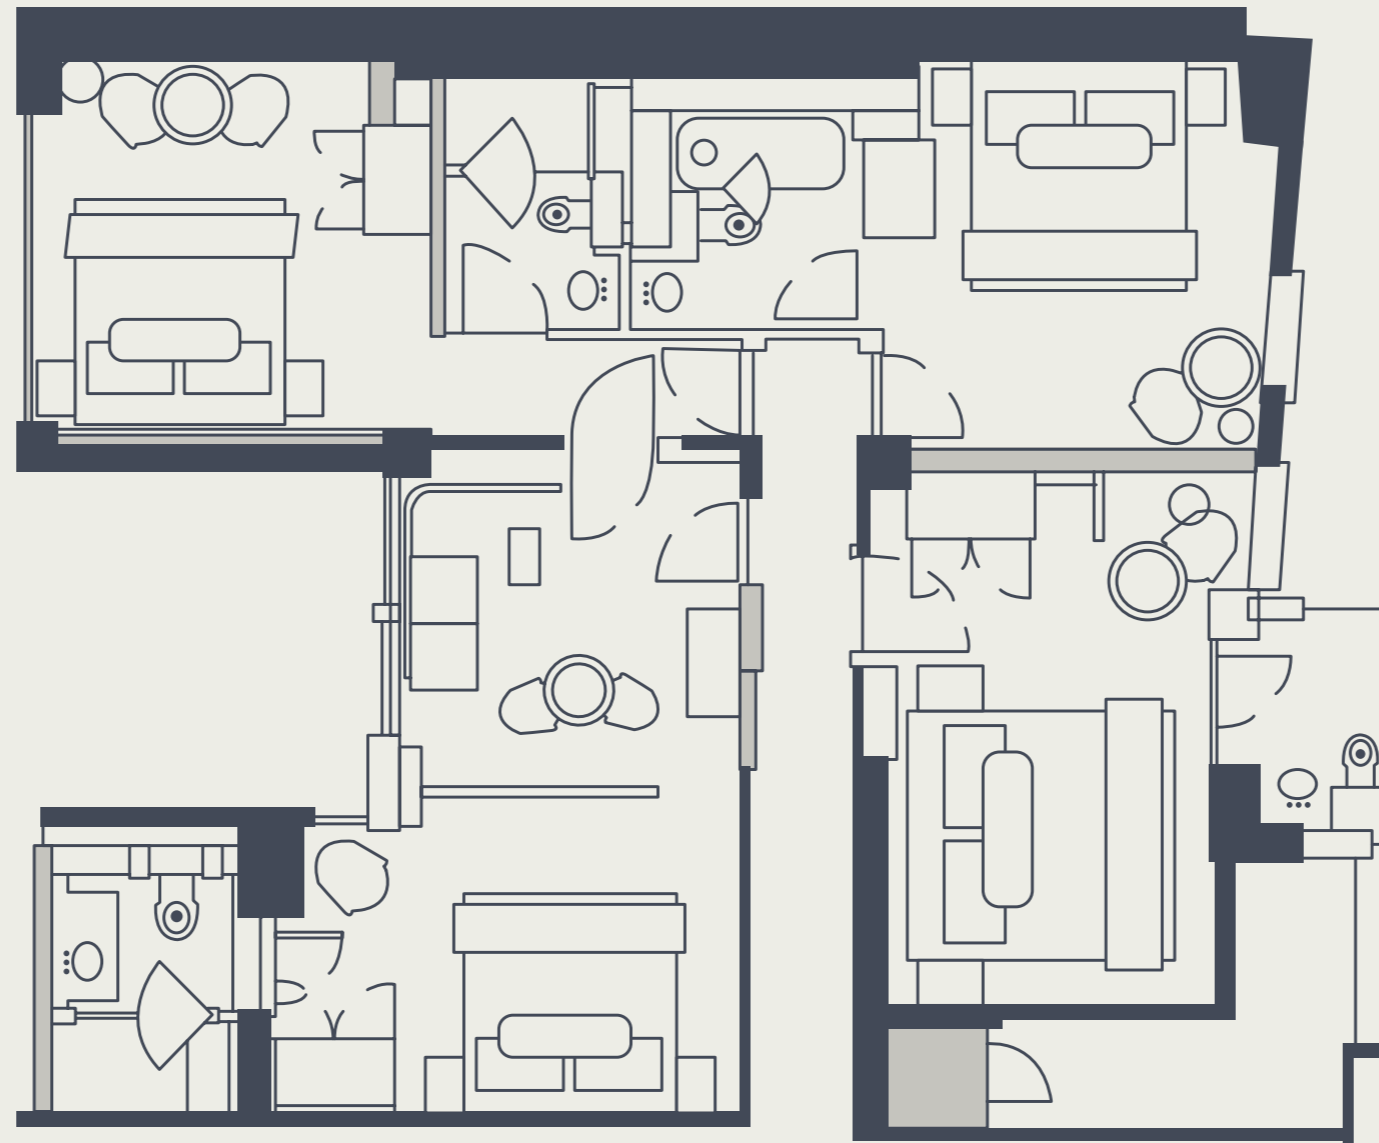

The Mayfair
Townhouse

— Interconnecting and Interleading Floorplans —

The Mayfair
Townhouse

2 x Deluxe Rooms

40 SQ M | 431 SQ FT

The Mayfair
Townhouse

2 x Deluxe And Executive Room

67 SQ M | 721 SQ FT

The Mayfair
Townhouse

2 x Classic, Deluxe And Executive Room

64 SQ M | 689 SQ FT