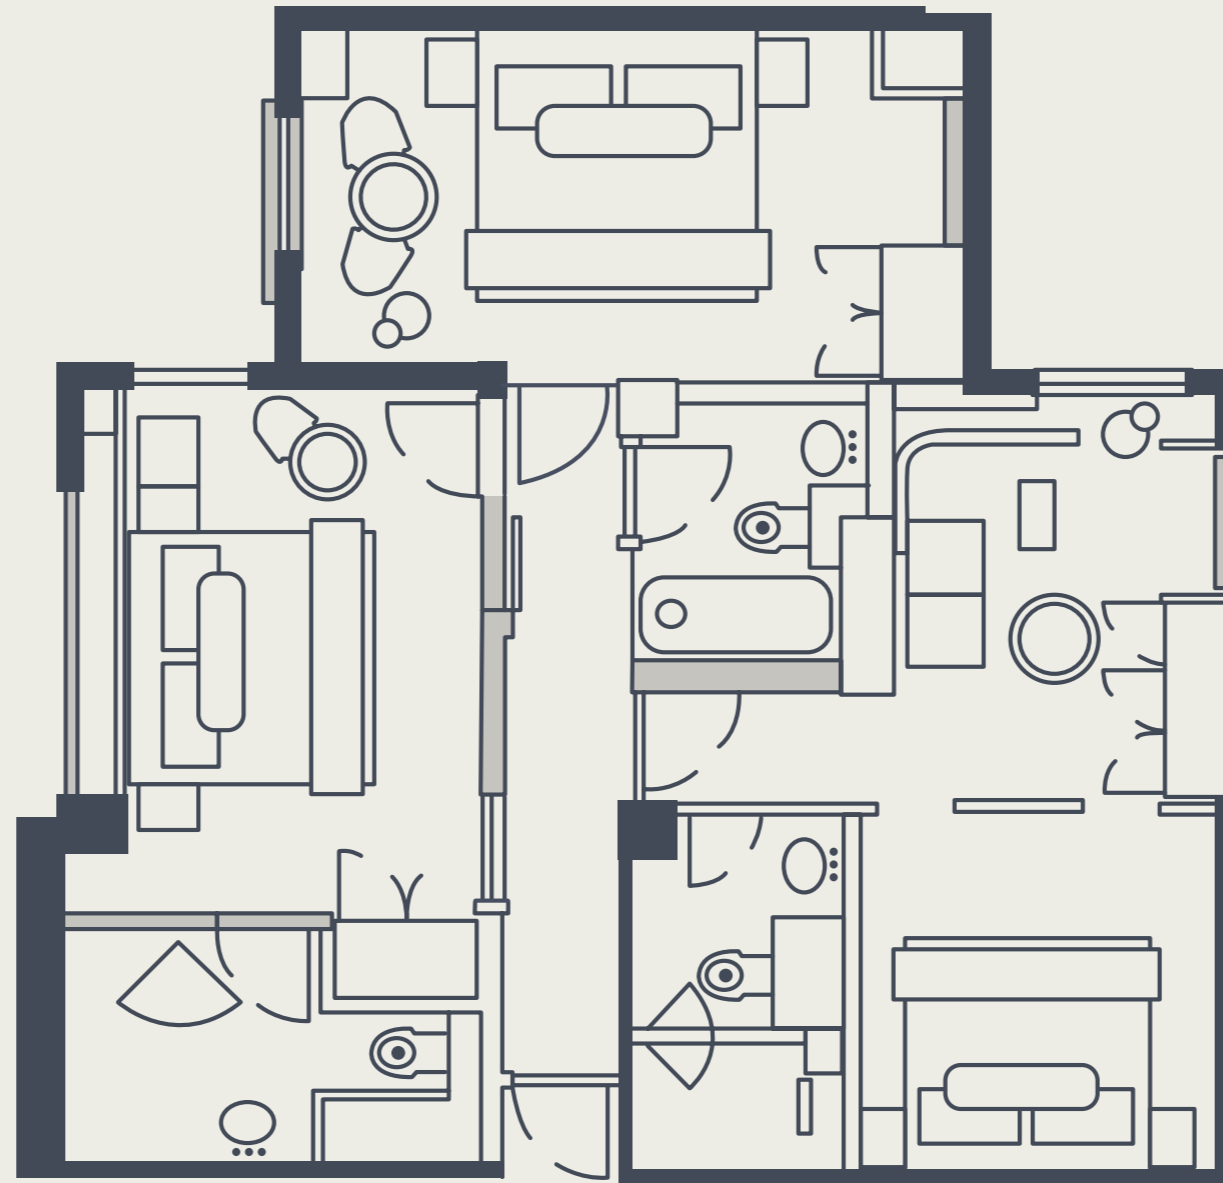

The Mayfair
Townhouse

— Interconnecting and Interleading Floorplans —

The Mayfair
Townhouse

2 x Deluxe Rooms

40 SQ M | 431 SQ FT

The Mayfair
Townhouse

2 x Deluxe And Executive Room

67 SQ M | 721 SQ FT

The Mayfair
Townhouse

2 x Classic, Deluxe And Executive Room

64 SQ M | 689 SQ FT