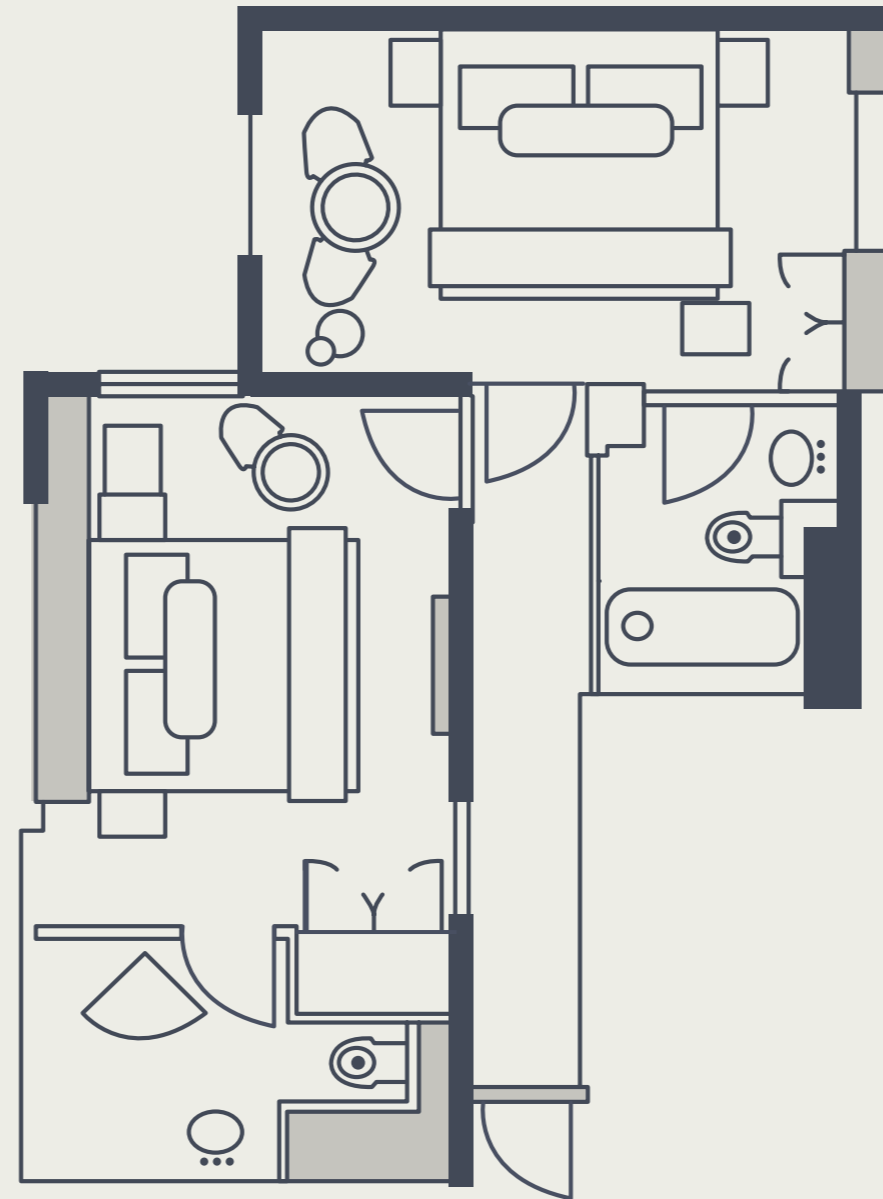

The Mayfair
Townhouse

— Interconnecting and Interleading Floorplans —

The Mayfair
Townhouse

2 x Deluxe Rooms

40 SQ M | 431 SQ FT

The Mayfair
Townhouse

2 x Deluxe And Executive Room

67 SQ M | 721 SQ FT

The Mayfair
Townhouse

2 x Classic, Deluxe And Executive Room

64 SQ M | 689 SQ FT